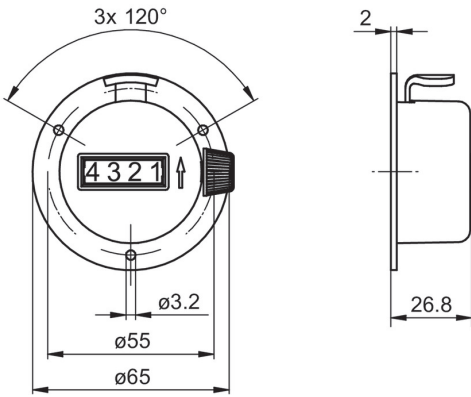

Overview

- Hand-held counter to count persons or pieces
- With metal housing
- Display 4-digits, reset button
- Inventory
- In production processes
- Traffic recording
- In cinemas, on sports grounds, at ski lifts

Technical data

Technical data - mechanical design

Function	Hand-held piece counter, wall mount
Display	White numbers on black
Number of digits	4-digits
Digit height	4.5 mm
Zero setting	Reset by knurled knob
Count mode	1 button touch = 1 count
Measuring range	9999

Technical data - mechanical design

Ambient temperature	0...+60 °C
Housing type	Housing with mounting plate (wall mount)
Housing colour	Silver
Dimensions mounting plate	ø65 mm
Mounting type	Base / mounting plate with 3 holes
Weight approx.	170 g
Material	Zinc/die-cast alloy

Dimensions

T 124

Ordering reference

T 124.010 A

Product

T 124.010

Housing

With plate for wall mount