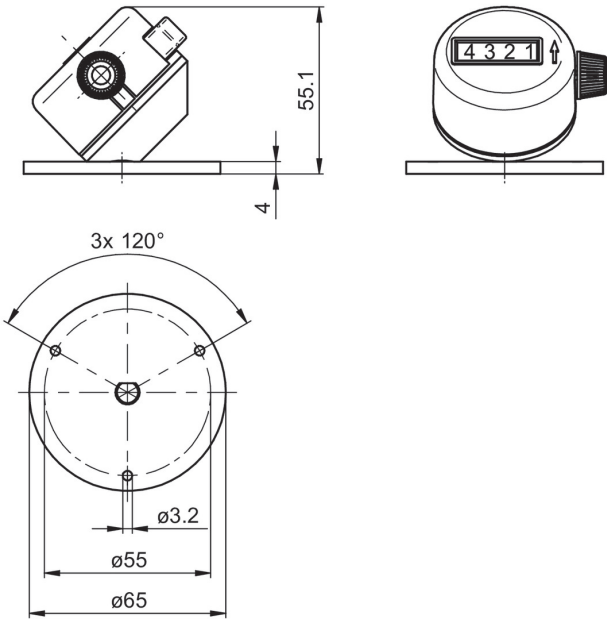

Overview

- Hand-held counter to count persons or pieces
- With plastic housing
- Display 4-digits, reset button
- Inventory
- In production processes
- Traffic recording
- In cinemas, on sports grounds, at ski lifts

Technical data

Technical data - mechanical design

Function	Hand-held piece counter, table mount
Display	White numbers on black
Number of digits	4-digits
Digit height	4.5 mm
Zero setting	Reset by knurled knob
Count mode	1 button touch = 1 count
Measuring range	9999
Ambient temperature	0...+60 °C

Technical data - mechanical design

Housing type	Plug-on housing for table and wall mount
Housing colour	Yellow Red Grey
Dimensions mounting plate	ø65 mm
Mounting type	Base / mounting plate with 3 holes
Weight approx.	55 g
Material	Hostaform POM

Dimensions

T 134

Ordering reference**T 134.010 #****Product**

T 134.010

Housing

With mounting plate / colour yellow	A
With mounting plate / colour red	B
With mounting plate / colour grey	C